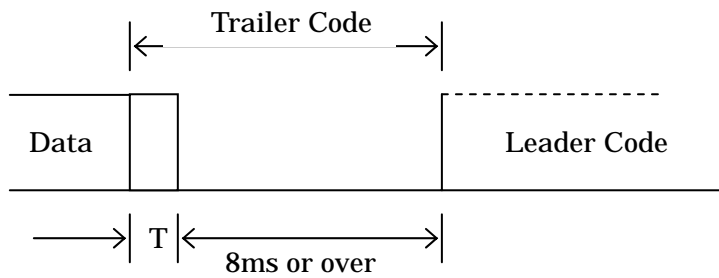

Interval of the transmission data

- 1) Transmit same command continuously : 100ms+1%
- 2) Transmit deference command : more than 110ms

1-3 Base pulse width

The pulse width of the minimum unit which composes the data is assumed to be a basic pulse width (T).

$$T=410\mu\text{s} \pm 3\%$$

1-4 Leader code

1-5 Trailer code

The state of a no signal of 8ms or more following the pulse of pulse width T after the final bit of the data is sent and it is assumed the trailer code.