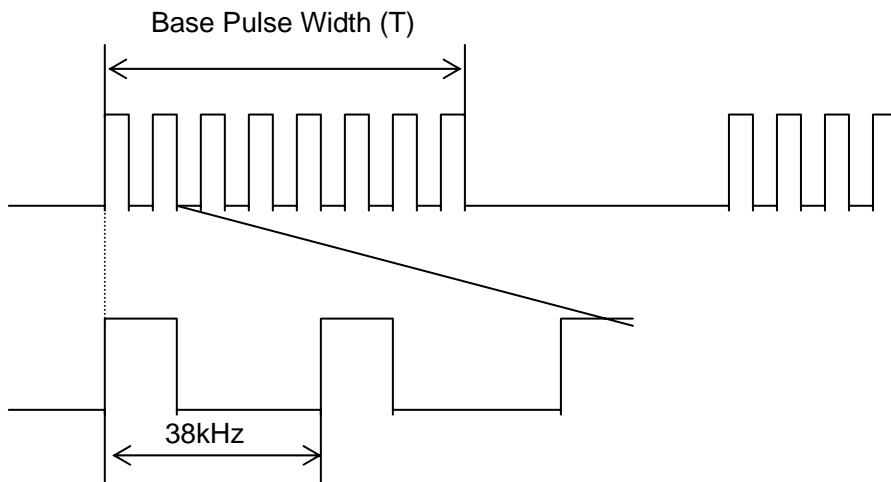

1. Output Signal

1-1. Signal Waveform

Out put signal is composed by the carrier signal and the sub-carrier signal.

- (1) Carrier signal Wave length : 900 ~ 950nm (peak)
- (2) Sub-Carrier Signal Frequency : 38kHz \pm 1%
- Duty: 30 to 50%

Pulse position Modulation

1-2. Signal Format

Transmission data conforms to the format standardized by KADEN SEIHIN KYOUKAI (Home Electronics Association).

Transmission data of remote control are composed by the following 9 types code (total 6 bytes) and is sent from the subordinate position bit in one byte.

Interval of the transmission data

- 1) Transmit same command continuously : 100ms+1%
- 2) Transmit deference command : more than 110ms

1-3 Base pulse width

The pulse width of the minimum unit which composes the data is assumed to be a basic pulse width (T).

$$T=410\mu\text{s} \pm 3\%$$

1-4 Leader code

1-5 Trailer code

The state of a no signal of 8ms or more following the pulse of pulse width T after the final bit of the data is sent and it is assumed the trailer code.