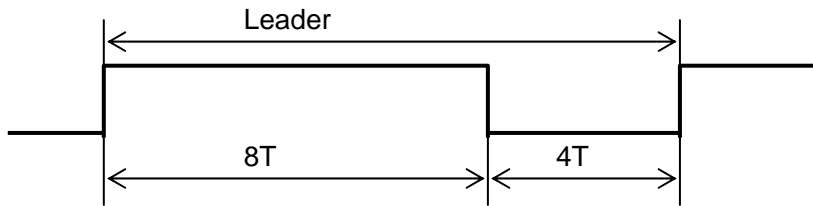

Pulse position Modulation

1-2. Signal Format

Transmission data conforms to the format standardized by KADEN SEIHIN KYOUKAI (Home Electronics Association).

Transmission data of remote control are composed by the following 9 types code (total 6 bytes) and is sent from the subordinate position bit in one byte.

Interval of the transmission data

- 1) Transmit same command continuously : 100ms+1%
- 2) Transmit deference command : more than 110ms

1-3 Base pulse width

The pulse width of the minimum unit which composes the data is assumed to be a basic pulse width (T).

$$T=410\mu\text{s} \pm 3\%$$

1-4 Leader code

1-5 Trailer code

The state of a no signal of 8ms or more following the pulse of pulse width T after the final bit of the data is sent and it is assumed the trailer code.