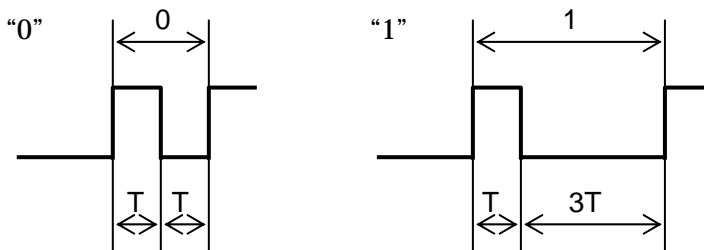

Interval of the transmission data

- 1) Transmit same command continuously : 100ms+1%
- 2) Transmit deference command : more than 110ms

1-3 Base pulse width

The pulse width of the minimum unit which composes the data is assumed to be a basic pulse width (T).

$$T=410\mu\text{s} \pm 3\%$$

1-4 Leader code

1-5 Trailer code

The state of a no signal of 8ms or more following the pulse of pulse width T after the final bit of the data is sent and it is assumed the trailer code.

1-6 Data bit

1-7 Transmission Data

(a) Data Format

Hex LSB MSB

- (1) Maker code (M1) : 14 hex (00101000)
- (2) Maker code (M2) : 63 hex (11000110)
- (3) Maker code Parity (P): 00 hex (00000000)
- (4) Custom code (C1) : 84 hex (00100001)
- (5) Sub Custom code (C2): Refer to (b)
- (6) Command code (D) : Refer to (b)