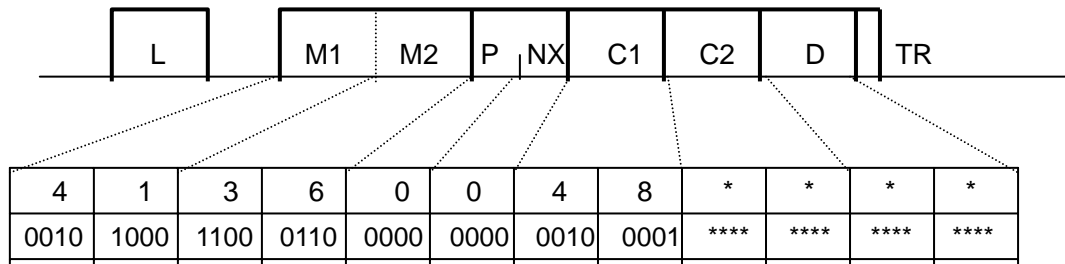

$$T=410\mu\text{s} \pm 3\%$$

1-4 Leader code

1-5 Trailer code

The state of a no signal of 8ms or more following the pulse of pulse width T after the final bit of the data is sent and it is assumed the trailer code.

1-6 Data bit

1-7 Transmission Data

(a) Data Format

Hex LSB MSB

- (1) Maker code (M1) : 14 hex (00101000)
- (2) Maker code (M2) : 63 hex (11000110)
- (3) Maker code Parity (P): 00 hex (00000000)
- (4) Custom code (C1) : 84 hex (00100001)
- (5) Sub Custom code (C2): Refer to (b)
- (6) Command code (D) : Refer to (b)