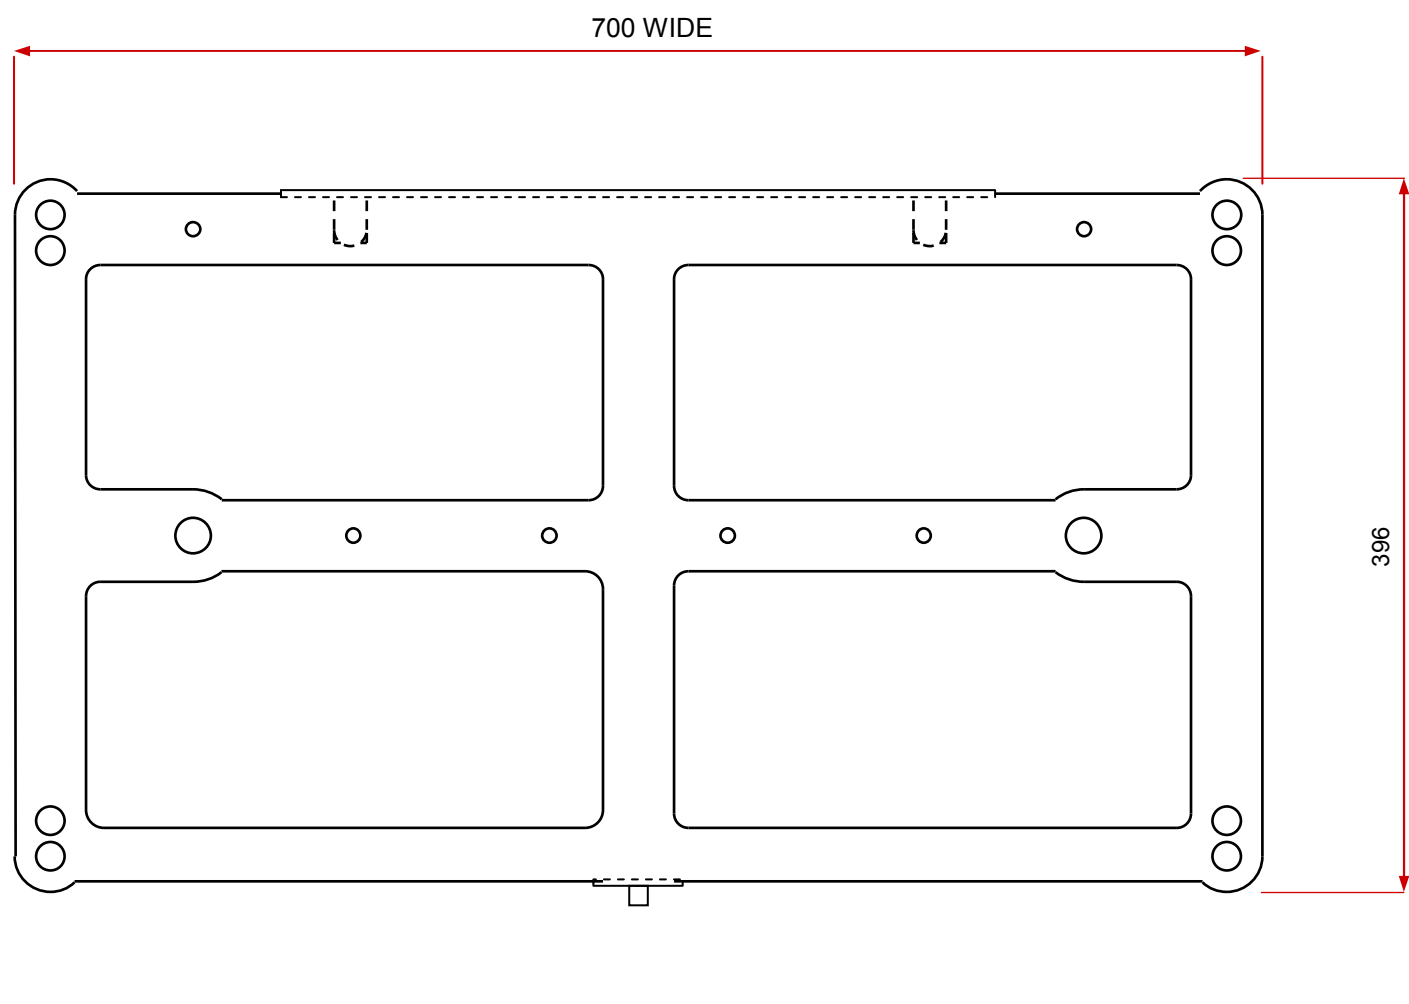

WALL BRACKET

SCREEN PLATE

P456WB04
TILTING
WALL BRACKET