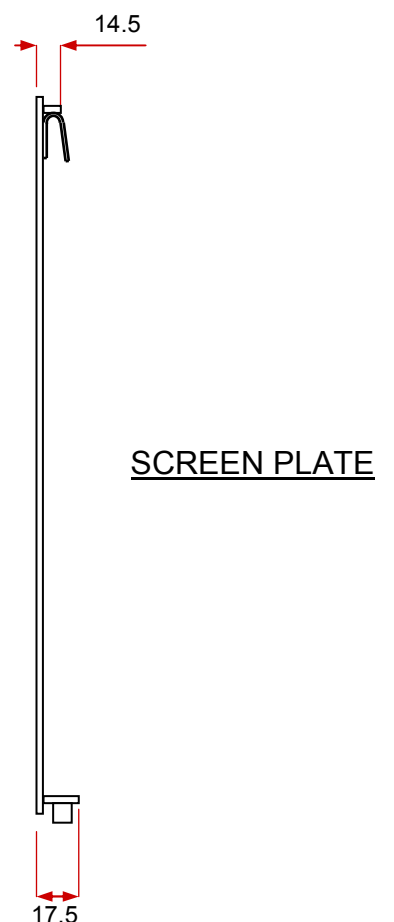

WALL BRACKET

SCREEN PLATE

P456WB04
TILTING
WALL BRACKET