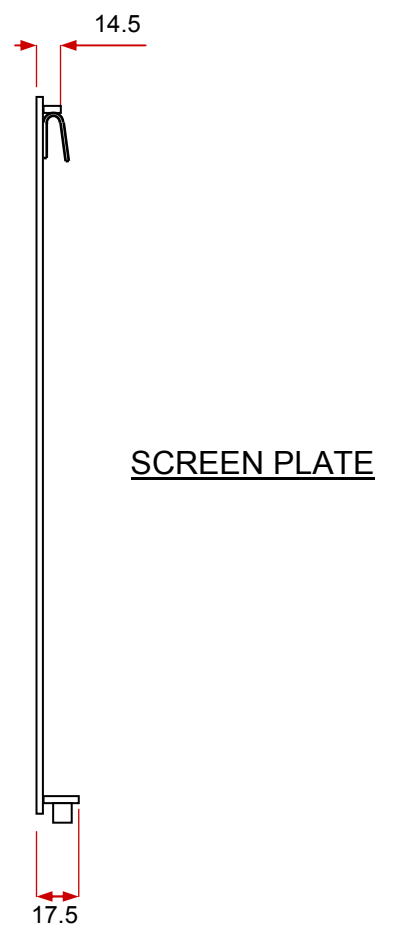

WALL BRACKET

SCREEN PLATE

P456WB04
TILTING
WALL BRACKET