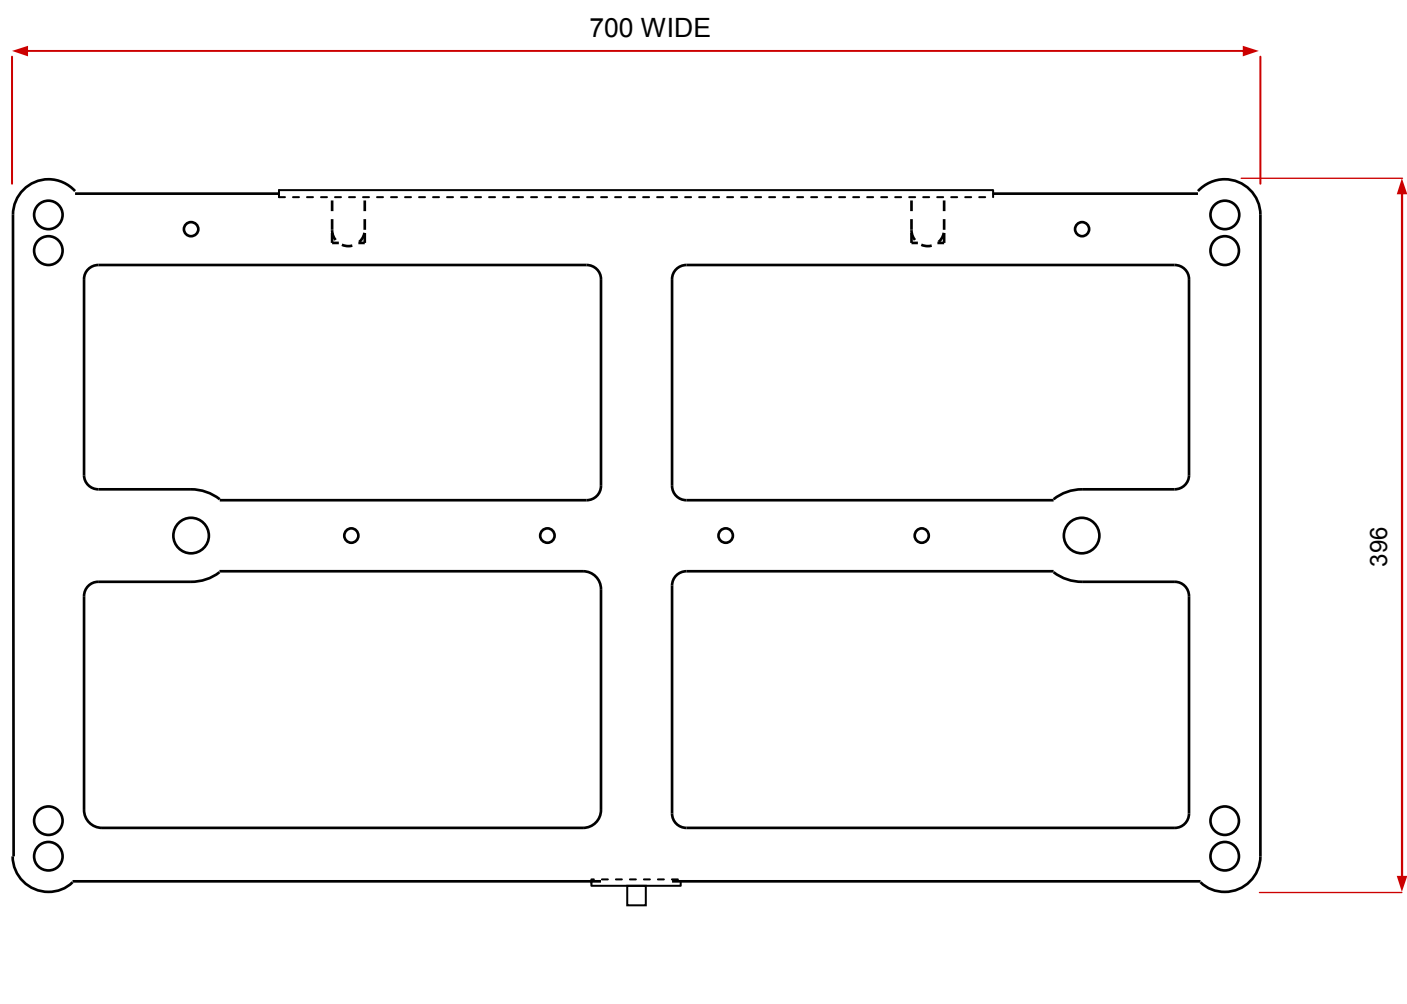

WALL BRACKET

SCREEN PLATE

P456WB04
TILTING
WALL BRACKET