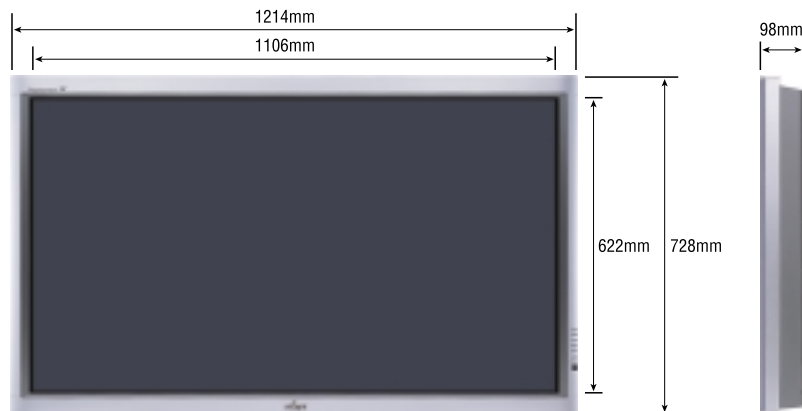

INPUT/OUTPUT

P50XHA10	
RGB INPUT 1	DVI-D(HDCP) X 1 SET
RGB INPUT 2	mDsub 15 PIN(3-ROW TYPE: MALE) X 1 SET
RGB INPUT 3	-
VIDEO INPUT	RCA-PIN CONNECTOR X 1 SET
S-VIDEO INPUT	S-TERMINAL X 1 SET
COMPONENT VIDEO INPUT	RCA-PIN CONNECTOR X 2 SETS
SCART INPUT	-
AUDIO INPUT	RCA-PIN X 3 SETS(L/R)
AUDIO OUTPUT	EXTERNAL SPEAKER TERMINAL(12W+12W, 6Ω)

P50XHA10ES WITH OPTIONAL VIDEOBOARD P-TE1000E

RGB INPUT 1	DVI-D(HDCP) X 1 SET
RGB INPUT 2	mDsub 15 PIN(3-ROW TYPE: MALE) X 1 SET
RGB INPUT 3	BNC CONNECTOR X 1 SET
VIDEO INPUT*	INCLUDED IN SCART TERMINAL
S-VIDEO INPUT*	INCLUDED IN SCART TERMINAL
COMPONENT VIDEO INPUT*	BNC CONNECTOR X 1 SET(COMMON WITH RGB INPUT 3)
SCART INPUT*	SCART TERMINAL X 1 SET(VIDEO/S-VIDEO/RGB SELECTABLE)
AUDIO INPUT	RCA-PIN X 3 SETS(L/R)
AUDIO OUTPUT	EXTERNAL SPEAKER TERMINAL(12W+12W, 6Ω)

P50XHA10ES WITH OPTIONAL VIDEOBOARD P-TE1010E

RGB INPUT 1	DVI-D(HDCP) X 1 SET
RGB INPUT 2	mDsub 15 PIN(3-ROW TYPE: MALE) X 1 SET
RGB INPUT 3	BNC CONNECTOR X 1 SET
VIDEO INPUT*	RCA-PIN CONNECTOR X 1 SET
S-VIDEO INPUT*	S-TERMINAL X 1 SET
COMPONENT VIDEO INPUT*	RCA-PIN CONNECTOR X 1 SET, BNC CONNECTOR X 1 SET(COMMON WITH RGB INPUT 3)
SCART INPUT*	-
AUDIO INPUT	RCA-PIN X 3 SETS(L/R)
AUDIO OUTPUT	EXTERNAL SPEAKER TERMINAL(12W+12W, 6Ω)

Dimensions

OPTIONS

DESKTOP STAND(S COLOR)	P-TT4200-S
WALL MOUNTING BRACKET	P-WB4200-B
CEILING MOUNT BRACKET	P-CT4200-B
SPEAKER	P-SP5000-S
SPEAKER STAND	P-ST5000-S
VIDEOBOARD(FOR THE P50XHA10ES ONLY)	P-TE1000E, P-TE1010E

ISO 9001 Certified JQA-2722
Visual System Division of Fujitsu General Ltd.
This product has been certified to comply with the international Organization for Standardization's ISO 9001 standard for quality assurance.

IACO-EC99J1163
Fujitsu General(Kawasaki Head Quarters) has received ISO 14001 certification for its environmental management systems.

FUJITSU GENERAL LIMITED

1116, Suenaga, Takatsu-ku, Kawasaki 213-8502, Japan
<http://www.fujitsugeneral.co.jp>

AT783 Printed in Japan 211©

Distributed by: