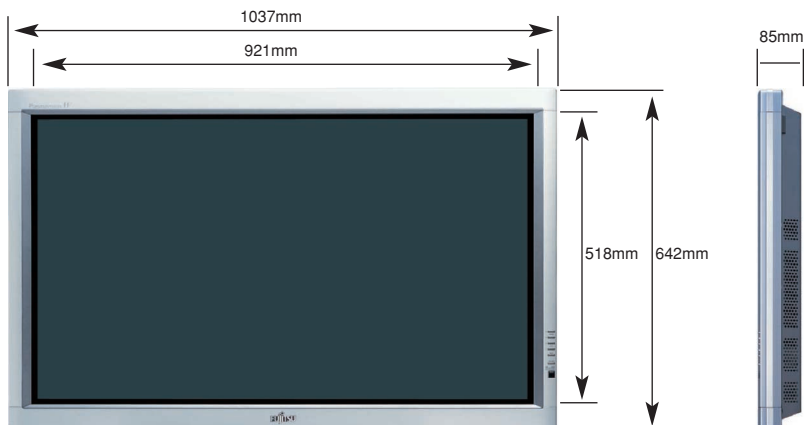

INPUT/OUTPUT

P42VHA20	
RGB INPUT 1	DVI-D(HDCP) X 1 SET
RGB INPUT 2	mDsub 15 PIN(3-ROW TYPE: MALE) X 1 SET
RGB INPUT 3	-
VIDEO INPUT*	RCA-PIN CONNECTOR X 1 SET
S-VIDEO INPUT*	S-TERMINAL X 1 SET
COMPONENT VIDEO INPUT*	RCA-PIN CONNECTOR X 2 SETS
SCART INPUT	-
AUDIO INPUT	RCA-PIN X 3 SETS(L/R)
AUDIO OUPUT	EXTERNAL SPEAKER TERMINAL(12W+12W, 6Ω)

P42VHA20ES WITH OPTIONAL VIDEOBOARD P-TE1000E

RGB INPUT 1	DVI-D(HDCP) X 1 SET
RGB INPUT 2	mDsub 15 PIN(3-ROW TYPE: MALE) x 1 SET
RGB INPUT 3	BNC CONNECTOR X 1 SET
VIDEO INPUT*	INCLUDED IN SCART TERMINAL
S-VIDEO INPUT*	INCLUDED IN SCART TERMINAL
COMPONENT VIDEO INPUT*	BNC CONNECTOR X 1 SET(COMMON WITH RGB INPUT 3)
SCART INPUT*	SCART TERMINAL X 1 SET(VIDEO/S-VIDEO/RGB SELECTABLE)
AUDIO INPUT	RCA-PIN X 3 SETS(L/R)
AUDIO OUTPUT	EXTERNAL SPEAKER TERMINAL(12W+12W, 6Ω)

P42VHA20ES WITH OPTIONAL VIDEOBOARD P-TE1010E

RGB INPUT 1	DVI-D(HDCP) X 1 SET
RGB INPUT 2	mDsub 15 PIN(3-ROW TYPE: MALE) X 1 SET
RGB INPUT 3	BNC CONNECTOR X 1 SET
VIDEO INPUT*	RCA-PIN CONNECTOR X 1 SET
S-VIDEO INPUT*	S-TERMINAL X 1 SET
COMPONENT VIDEO INPUT*	RCA-PIN CONNECTOR X 1 SET, BNC CONNECTOR X 1 SET(COMMON WITH RGB INPUT 3)
SCART INPUT*	-
AUDIO INPUT	RCA-PIN X 3 SETS(L/R)
AUDIO OUTPUT	EXTERNAL SPEAKER TERMINAL(12W+12W, 6Ω)

Dimensions

OPTIONS

DESKTOP STANDS (S COLOUR)	P-TT4200-S
WALL MOUNTING BRACKET	P-WB4200-B
CEILING MOUNT BRACKET	P-CT4200-B
SPEAKER	P-SP4200-S
SPEAKER STAND	P-ST4200-S
VIDEOBOARD (FOR THE P42VHA20ES ONLY)	P-TE1000E, P-TE1010E

*ALSO AVAILABLE USING OPTIONAL ADAPTOR (P-AD4201-B)

WALL MOUNTING BRACKET	P-42WB12-B
CEILING MOUNT BRACKET	P-42CT11-B

IACQ-EC99J1163

FUJITSU GENERAL LIMITED

1116,Suenaga, Takatsu-ku, Kawasaki 213-8502, Japan
<http://www.fujitsugeneral.co.jp>
AT781 Printed in Japan 301©

Distributed by: