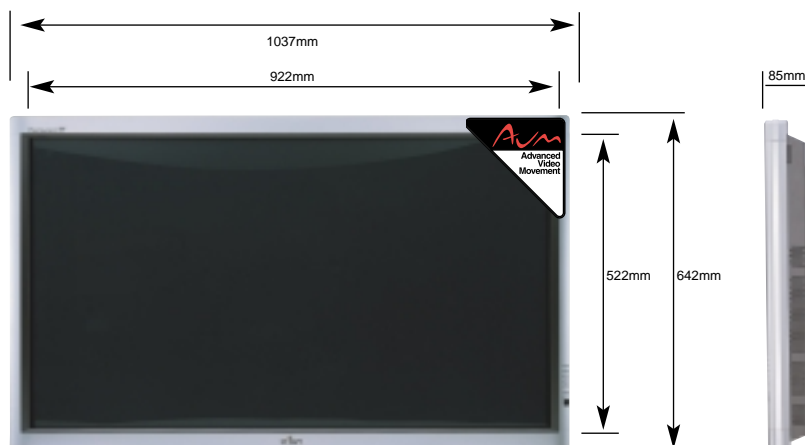

## specifications

<b>POWER SOURCE</b>	120V, 220 TO 240V AC, 50/60HZ
<b>POWER CONSUMPTION</b>	U-TYPE (120V) 4.3A W/E/A-TYPE (220-240V) 1.8-1.5A
<b>DISPLAY PANEL</b>	TYPE AC TYPE PLASMA DISPLAY PANEL SCREEN SIZE 921(H) X 518(V) mm DIAGONAL 42 INCHES ASPECT RATIO 16:9 NUMBER OF PIXELS 852(H/RGB TRIO) X 480(V) PIXELS PIXEL PITCH 1.08mm X 1.08mm DISPLAYABLE COLOURS 1.07 BILLION
<b>COLOUR SYSTEM</b>	3.58NTSC, 4.43NTSC, PAL, PAL60, PAL-M, PAL-N, SECAM
<b>CONTROL</b>	RS-232C Dsub 9PIN(2 ROW TYPE: MALE)
<b>DIMENSIONS</b>	1,037(W) X 642(H) X 85*(D) mm *NOT INCLUDING PROJECTION PORTION
<b>WEIGHT</b>	30KGS
<b>OPERATING CONDITIONS</b>	TEMPERATURE 0°C - 40°C RELATIVE HUMIDITY 20% - 80%(NOT CONDENSING)
<b>REGULATIONS</b>	UL6500, (C-UL), EN60065, IEC60065(SAFETY), FCC PART 15 CLASS A, ICES-003 CLASS A, EN55022 CLASS A, CISPR22 CLASS A, AS/NZS3548 (EMC), EN61000-3-2(HARMONIC CURRENTS EMISSIONS), EN61000-3-3(VOLTAGE FLUCTUATIONS AND FLICKER), EN55024(IMMUNITY)
<b>BEZEL COLOUR</b>	SILVER

## input/output

<b>P42HHA30</b>	
<b>RGB INPUT</b>	mDsub 15 PIN(3-ROW TYPE: MALE) X 1 SET
<b>P42HHA30ES WITH OPTIONAL VIDEOBOARD P-TE1300</b>	
<b>RGB INPUT</b>	mDsub 15 PIN(3-ROW TYPE: MALE) x 1 SET
<b>VIDEO INPUT*</b>	INCLUDED IN SCART TERMINAL
<b>S-VIDEO INPUT*</b>	INCLUDED IN SCART TERMINAL
<b>COMPONENT VIDEO INPUT*</b>	RCA-Pin x1 set
<b>SCART INPUT*</b>	SCART TERMINAL X 1 SET(VIDEO/S-VIDEO/RGB SELECTABLE)
<b>AUDIO INPUT</b>	RCA-PIN X 3 SETS(L/R)
<b>AUDIO OUTPUT</b>	EXTERNAL SPEAKER TERMINAL(12W+12W, 6Ω)