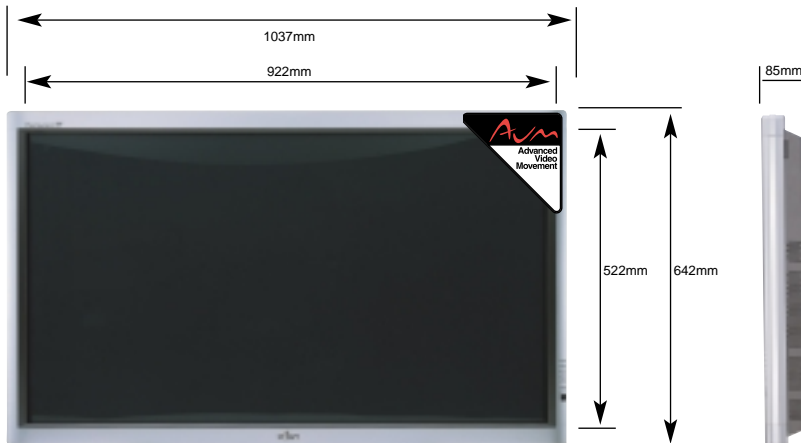

FUJITSU

For a world without limits.

P42HHA30

specifications

POWER SOURCE	120V, 220 TO 240V AC, 50/60HZ
POWER CONSUMPTION	U-TYPE (120V) 4.3A W/E/A-TYPE (220-240V) 1.8-1.5A
DISPLAY PANEL	TYPE AC TYPE PLASMA DISPLAY PANEL SCREEN SIZE 921(H) X 518(V) mm DIAGONAL 42 INCHES ASPECT RATIO 16:9 NUMBER OF PIXELS 852(H/RGB TRIO) X 480(V) PIXELS PIXEL PITCH 1.08mm X 1.08mm DISPLAYABLE COLOURS 1.07 BILLION
COLOUR SYSTEM	3.58NTSC, 4.43NTSC, PAL, PAL60, PAL-M, PAL-N, SECAM
CONTROL	RS-232C Dsub 9PIN(2 ROW TYPE: MALE)
DIMENSIONS	1,037(W) X 642(H) X 85*(D) mm *NOT INCLUDING PROJECTION PORTION
WEIGHT	30KGS
OPERATING CONDITIONS	TEMPERATURE 0°C - 40°C RELATIVE HUMIDITY 20% - 80%(NOT CONDENSING)
REGULATIONS	UL6500, (C-UL), EN60065, IEC60065(SAFETY), FCC PART 15 CLASS A, ICES-003 CLASS A, EN55022 CLASS A, CISPR22 CLASS A, AS/NZS3548 (EMC), EN61000-3-2(HARMONIC CURRENTS EMISSIONS), EN61000-3-3(VOLTAGE FLUCTUATIONS AND FLICKER), EN55024(IMMUNITY)
BEZEL COLOUR	SILVER

input/output

P42HHA30	
RGB INPUT	mDsub 15 PIN(3-ROW TYPE: MALE) X 1 SET
P42HHA30ES WITH OPTIONAL VIDEOBOARD P-TE1300	
RGB INPUT	mDsub 15 PIN(3-ROW TYPE: MALE) x 1 SET
VIDEO INPUT*	INCLUDED IN SCART TERMINAL
S-VIDEO INPUT*	INCLUDED IN SCART TERMINAL
COMPONENT VIDEO INPUT*	RCA-Pin x1 set
SCART INPUT*	SCART TERMINAL X 1 SET(VIDEO/S-VIDEO/RGB SELECTABLE)
AUDIO INPUT	RCA-PIN X 3 SETS(L/R)
AUDIO OUTPUT	EXTERNAL SPEAKER TERMINAL(12W+12W, 6Ω)