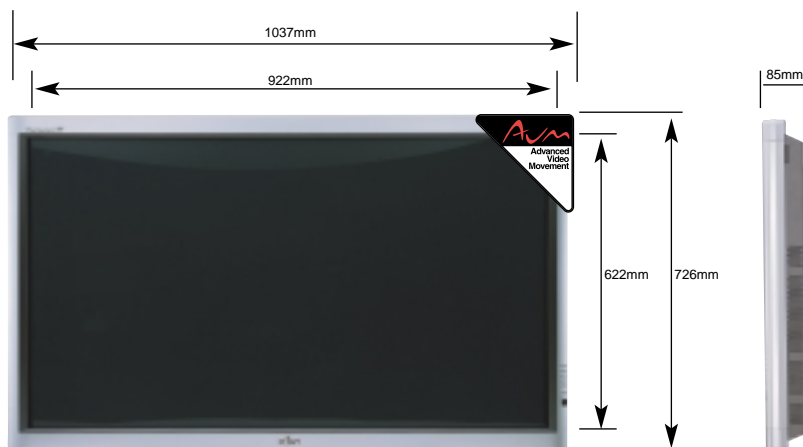

FUJITSU

For a world without limits.

P42HHS30

specifications

POWER SOURCE	110 TO 240V AC, 50HZ/60HZ	
POWER CONSUMPTION	4.3A(110V AC) / 1.8A(240V AC)	
DISPLAY PANEL	TYPE	AC TYPE PLASMA DISPLAY PANEL
	SCREEN SIZE	922(H) X 522(V) mm DIAGONAL 42 INCHES
	ASPECT RATIO	16:9
	NUMBER OF PIXELS	1,024(H/RGB TRIO) X 1,024(V) PIXELS
	PIXEL PITCH	0.90mm X 0.51mm
	DISPLAYABLE COLOURS	1.07 BILLION
	VIEWING ANGLE	MINIMUM 160 DEGREES(HORIZONTAL AND VERTICAL)
COLOUR SYSTEM	3.58NTSC, 4.43NTSC, PAL, PAL60, PAL-M, PAL-N, SECAM	
DIMENSIONS	1,037(W) X 642(H) X 85(D) mm	
WEIGHT	30KGS	
OPERATING CONDITIONS	TEMPERATURE	0°C - 40°C
	RELATIVE HUMIDITY	20% - 80%(NOT CONDENSING)
REGULATIONS	SAFETY : UL6500, (C-UL), EN60065, IEC60065 EMC : FCC CLASS B, EN55022, CISPR22	
BEZEL COLOUR	SILVER	

input/output

P42HHS30	
RGB INPUT	DVI X 1 SET
AUDIO INPUT	OPTICAL DIGITAL CONNECTOR X 1 SET
AUDIO OUTPUT	EXTERNAL SPEAKER TERMINAL(10W+10W, 6Ω)
P-SU4H30E (OPTION FOR P42HHS30E)	
RGB INPUT 1	DVI-D(HDCP) x 1 SET
RGB INPUT 2	mDsub 15 PIN(3 ROW TYPE : MALE) X 1 SET
RGB INPUT 3	mDsub 15 PIN(3 ROW TYPE : MALE) X 1 SET
VIDEO INPUT	RCA-PIN CONNECTOR X 1 SET
S-VIDEO INPUT	S-TERMINAL X 1 SET
COMPONENT VIDEO INPUT	RCA-PIN CONNECTOR X 2 SETS
SCART INPUT	SCART TERMINAL X 3 SETS(VIDEO/S-VIDEO/RGB SELECTABLE)
AUDIO INPUT	RCA-PIN X 3 SETS(L/R)
	STEREO MINI JACK X 2 SETS
AUDIO OUTPUT	OPTICAL DIGITAL CONNECTOR X 2 SETS RCA PIN X 1 SET(L/R)
	OPTICAL DIGITAL CONNECTOR X 2 SETS
RGB OUTPUT	DVI X 1 SET