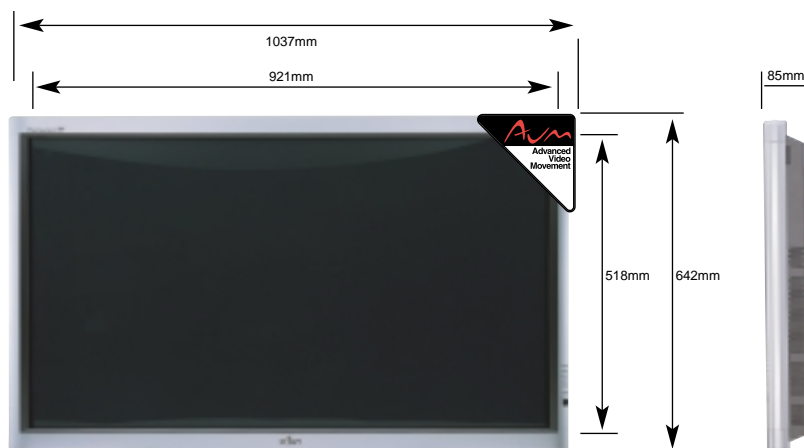

FUJITSU

For a world without limits.

P42VHA30

specifications

POWER SOURCE	120V, 220 TO 240V AC, 50/60HZ
POWER CONSUMPTION	U-TYPE (120V) 4.3A W/E/A-TYPE (220-240V) 1.8-1.5A
DISPLAY PANEL	TYPE AC TYPE PLASMA DISPLAY PANEL SCREEN SIZE 921(H) X 518(V) mm DIAGONAL 42 INCHES ASPECT RATIO 16:9 NUMBER OF PIXELS 852(H/RGB TRIO) X 480(V) PIXELS PIXEL PITCH 1.08mm X 1.08mm DISPLAYABLE COLOURS 1.07 BILLION
COLOUR SYSTEM	3.58NTSC, 4.43NTSC, PAL, PAL60, PAL-M, PAL-N, SECAM
CONTROL	RS-232C Dsub 9PIN(2 ROW TYPE: MALE)
DIMENSIONS	1,037(W) X 642(H) X 85*(D) mm *NOT INCLUDING PROJECTION PORTION
WEIGHT	30KGS
OPERATING CONDITIONS	TEMPERATURE 0°C - 40°C RELATIVE HUMIDITY 20% - 80%(NOT CONDENSING)
REGULATIONS	U-TYPE SAFETY: UL6500, (C-UL) EMC: FCC CLASS B W/E/A-TYPE SAFETY: IEC60065, EN60065 EMC: CISPR22, EN55022
BEZEL COLOUR	SILVER

input/output

P42VHA30	
RGB INPUT	mDsub 15 PIN(3-ROW TYPE: MALE) X 1 SET
P42VHA30ES WITH OPTIONAL VIDEOBOARD P-TE1300	
RGB INPUT	mDsub 15 PIN(3-ROW TYPE: MALE) x 1 SET
VIDEO INPUT*	INCLUDED IN SCART TERMINAL
S-VIDEO INPUT*	INCLUDED IN SCART TERMINAL
COMPONENT VIDEO INPUT*	RCA-Pin x1 set
SCART INPUT*	SCART TERMINAL X 1 SET(VIDEO/S-VIDEO/RGB SELECTABLE)
AUDIO INPUT	RCA-PIN X 3 SETS(L/R)
AUDIO OUTPUT	EXTERNAL SPEAKER TERMINAL(12W+12W, 6Ω)