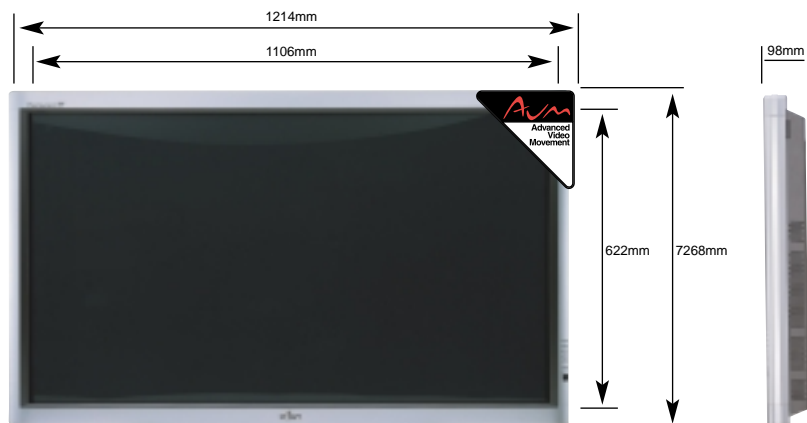

FUJITSU

For a world without limits.

P50XHA30

specifications

POWER SOURCE	120V, 220 TO 240V AC, 50/60HZ	
POWER CONSUMPTION	U-TYPE (120V)	4.3A
DISPLAY PANEL	W/E/A-TYPE (220-240V)	1.8-1.5A
	TYPE	AC TYPE PLASMA DISPLAY PANEL
	SCREEN SIZE	921(H) X 518(V) mm DIAGONAL 42 INCHES
	ASPECT RATIO	16:9
	NUMBER OF PIXELS	852(H/RGB TRIO) X 480(V) PIXELS
	PIXEL PITCH	1.08mm X 1.08mm
	DISPLAYABLE COLOURS	1.07 BILLION
COLOUR SYSTEM	3.58NTSC, 4.43NTSC, PAL, PAL60, PAL-M, PAL-N, SECAM	
CONTROL	RS-232C	Dsub 9PIN(2 ROW TYPE: MALE)
DIMENSIONS	1,037(W) X 642(H) X 85*(D) mm *NOT INCLUDING PROJECTION PORTION	
WEIGHT	30KGS	
OPERATING CONDITIONS	TEMPERATURE	0°C - 40°C
	RELATIVE HUMIDITY	20% - 80%(NOT CONDENSING)
REGULATIONS	U-TYPE	SAFETY: UL6500, (C-UL)
		EMC: FCC CLASS B
	W/E/A-TYPE	SAFETY: IEC60065, EN60065
		EMC: CISPR22, EN55022
BEZEL COLOUR	SILVER	

input/output

P50XHA30	
RGB INPUT	mDsub 15 PIN(3-ROW TYPE: MALE) X 1 SET
<small>P50XHA30ES WITH OPTIONAL VIDEOBOARD P-TE1300</small>	
RGB INPUT	mDsub 15 PIN(3-ROW TYPE: MALE) x 1 SET
VIDEO INPUT*	INCLUDED IN SCART TERMINAL
S-VIDEO INPUT*	INCLUDED IN SCART TERMINAL
COMPONENT VIDEO INPUT*	RCA-Pin x1 set
SCART INPUT*	SCART TERMINAL X 1 SET(VIDEO/S-VIDEO/RGB SELECTABLE)
AUDIO INPUT	RCA-PIN X 3 SETS(L/R)
AUDIO OUTPUT	EXTERNAL SPEAKER TERMINAL(12W+12W, 6Ω)