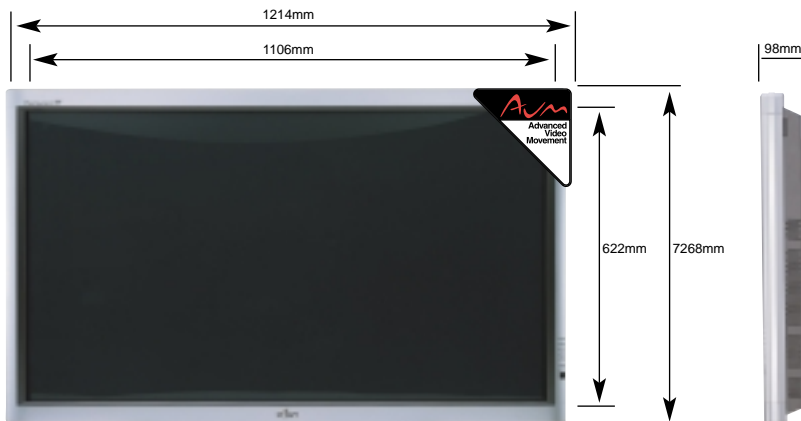

FUJITSU

For a world without limits.

P50XHA30

specifications

POWER SOURCE	120V, 220 TO 240V AC, 50/60HZ	
POWER CONSUMPTION	U-TYPE (120V)	4.3A
DISPLAY PANEL	W/E/A-TYPE (220-240V)	1.8-1.5A
	TYPE	AC TYPE PLASMA DISPLAY PANEL
	SCREEN SIZE	921(H) X 518(V) mm DIAGONAL 42 INCHES
	ASPECT RATIO	16:9
	NUMBER OF PIXELS	852(H/RGB TRIO) X 480(V) PIXELS
	PIXEL PITCH	1.08mm X 1.08mm
	DISPLAYABLE COLOURS	1.07 BILLION
COLOUR SYSTEM	3.58NTSC, 4.43NTSC, PAL, PAL60, PAL-M, PAL-N, SECAM	
CONTROL	RS-232C	Dsub 9PIN(2 ROW TYPE: MALE)
DIMENSIONS	1,037(W) X 642(H) X 85*(D) mm *NOT INCLUDING PROJECTION PORTION	
WEIGHT	30KGS	
OPERATING CONDITIONS	TEMPERATURE	0°C - 40°C
	RELATIVE HUMIDITY	20% - 80%(NOT CONDENSING)
REGULATIONS	U-TYPE	SAFETY: UL6500, (C-UL)
		EMC: FCC CLASS B
	W/E/A-TYPE	SAFETY: IEC60065, EN60065
		EMC: CISPR22, EN55022
BEZEL COLOUR	SILVER	

input/output

P50XHA30	
RGB INPUT	mDsub 15 PIN(3-ROW TYPE: MALE) X 1 SET
<small>P50XHA30ES WITH OPTIONAL VIDEOBOARD P-TE1300</small>	
RGB INPUT	mDsub 15 PIN(3-ROW TYPE: MALE) x 1 SET
VIDEO INPUT*	INCLUDED IN SCART TERMINAL
S-VIDEO INPUT*	INCLUDED IN SCART TERMINAL
COMPONENT VIDEO INPUT*	RCA-Pin x1 set
SCART INPUT*	SCART TERMINAL X 1 SET(VIDEO/S-VIDEO/RGB SELECTABLE)
AUDIO INPUT	RCA-PIN X 3 SETS(L/R)
AUDIO OUTPUT	EXTERNAL SPEAKER TERMINAL(12W+12W, 6Ω)